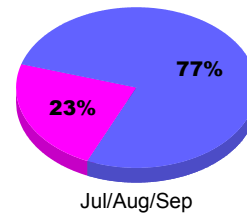

Membership Results
2011-2012

Membership
2010-2011

Month	Net Memb Goal	Actual New Memb	Actual Dropped Memb	Gain/Loss of Memb	Gain/Loss of Memb
Jul/Aug/Sep		21	-40	-19	-9
Totals		21	-40	-19	-9

Membership Results 2011-2012

Goal, New, Dropped, Gain/Loss

Comparison of Membership Gain/Loss

Current Year Compared to the Previous Year

Gender Comparison 2011-2012

Male Female